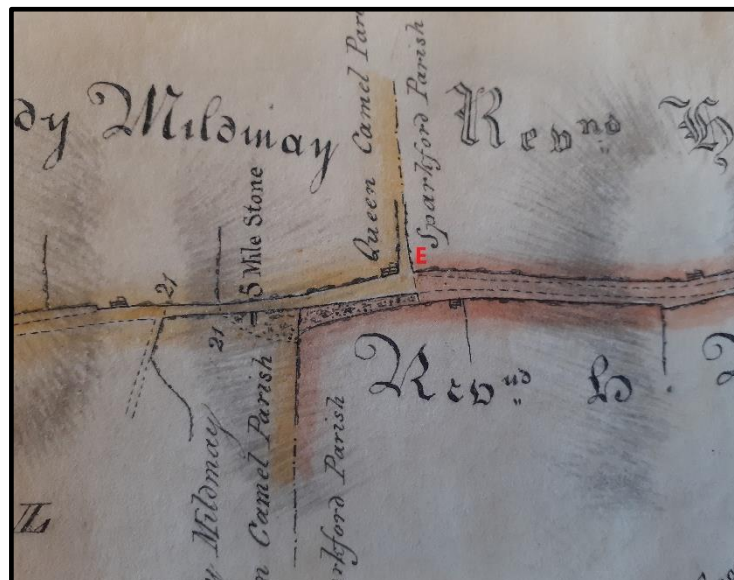

Ilchester Turnpike Maps (1826)
Source: South West Heritage Trust
Reference: SHC D/T/ilch/1

Route map with red letters added to mark the application routes. Some markings in pencil appear to have been added at an unknown date (circled in red).

Detailed map with red letter added to mark the application route

Map key