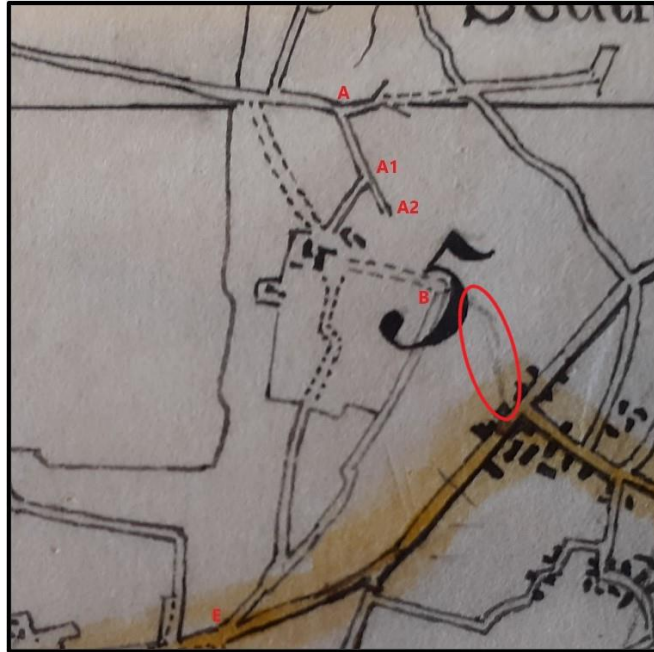

Ilchester Turnpike Maps (1826)
Source: South West Heritage Trust
Reference: SHC D/T/ilch/1

Route map with red letters added to mark the application routes. Some markings in pencil appear to have been added at an unknown date (circled in red).

Detailed map with red letter added to mark the application route

Map key