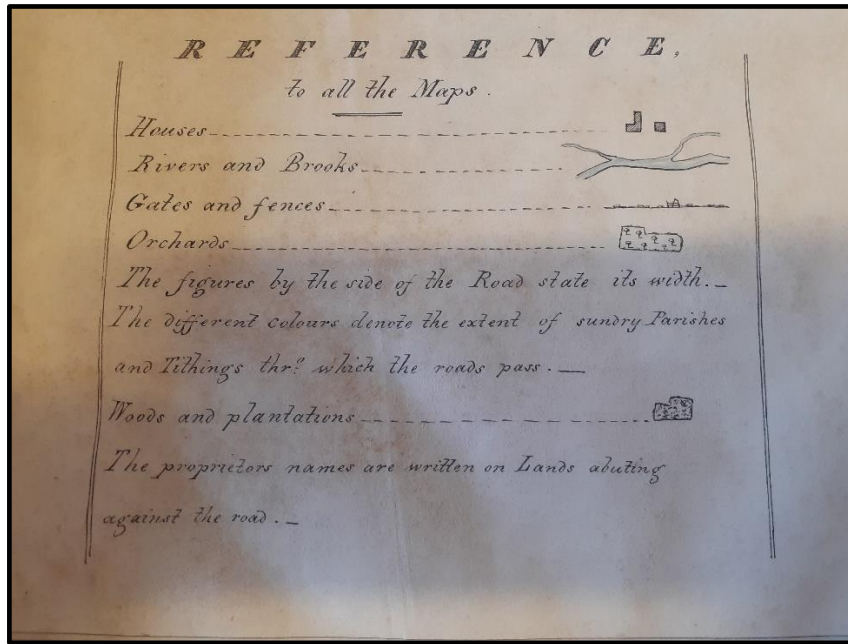

Ilchester Turnpike Maps (1826)
Source: South West Heritage Trust
Reference: SHC D/T/ilch/1

Route map with red letters added to mark the application routes. Some markings in pencil appear to have been added at an unknown date (circled in red).

Detailed map with red letter added to mark the application route

Map key